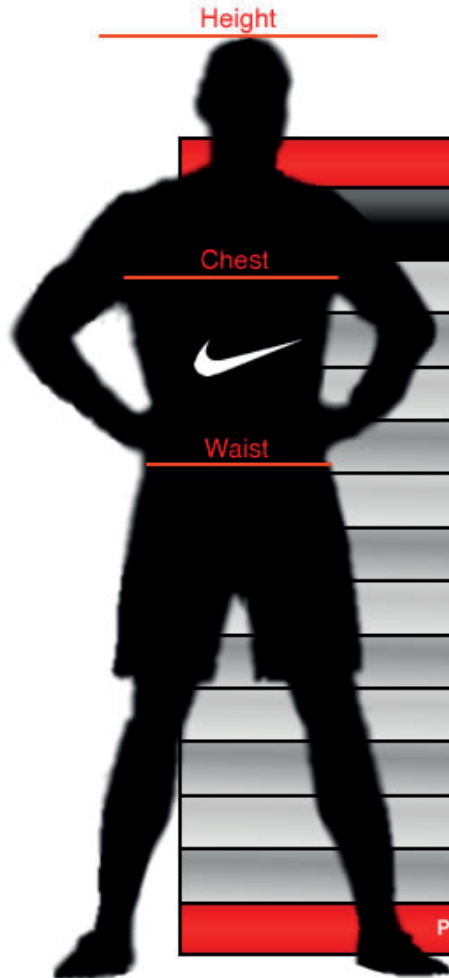

Try Succeed Conquer

#TSC

Size	Chest"	Waist"	Socks (UK)	Womens
XSB	22/24"	20/21"		
SB	25/27"	22/23"		
MB	28/30"	24/25"		
LB	31/33"	26/27"		
XLB	34/36"	28/29"		
XS	34/36"	-	Jnr: 12-2	Size: 6/8
S	36/38"	28/29"	Jnr: 2-5	Size: 8/10
M	38/40"	30/32"	Adult: 5.5-7.5	Size: 10/12
L	41/43"	33/35"	Adult: 8-11	Size: 14/16
XL	44/46"	36/38"	Adult: 11-14.5	Size: 16/18
XXL	47/49"	39/41"		
XXXL	49/50"	-		